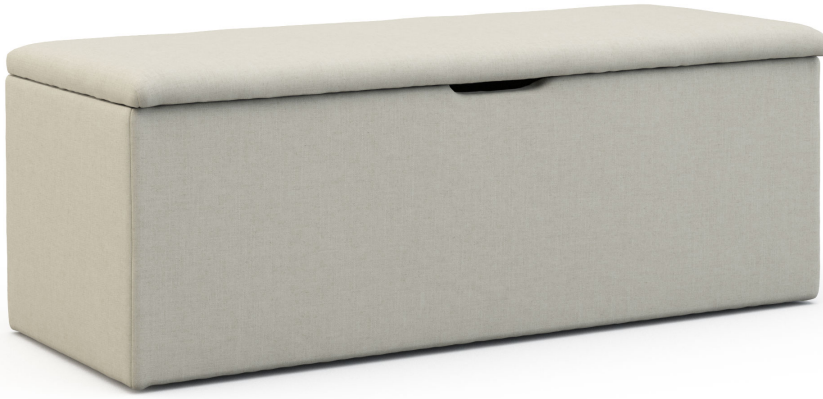

# HICKORY WHITE

**743-80**

**Hamilton Ottoman**

**Dimensions**

W51 D18 H18 in.

**As Shown**

Fabric: 2426-05

Designed to fit with 743-12 Hamilton Cocktail Table